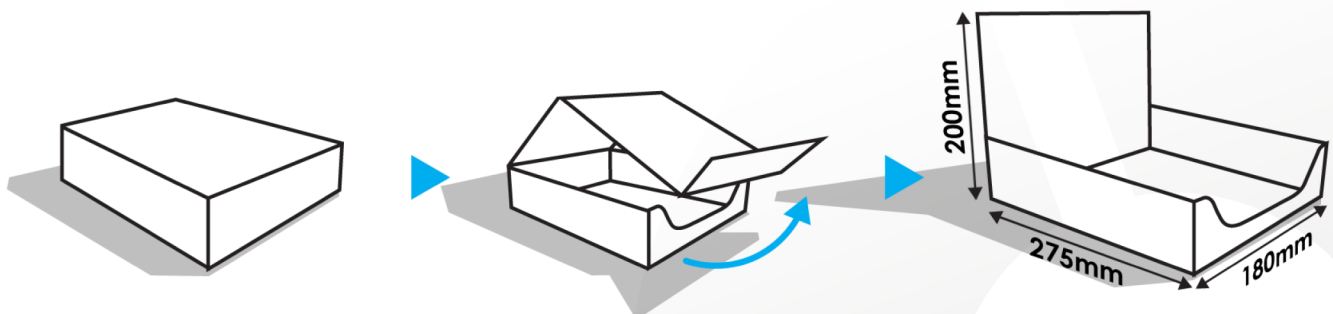

## CLIP ON

Reusable box with 25 Clip-on

- Circular polarized passive 3D clip-on for high quality 3D images
- Specially designed to fit over any kind of Rx glasses
- Flexible, strong and ultra-lightweight (2 g)
- Boost audience comfort and attendance for 3D movies

### BOX SPECIFICATIONS

Dimensions 275x180x65mm

Total weight 215 g

### POUCH SPECIFICATIONS

Dimensions 165x60x1.5mm

Weight 5 g